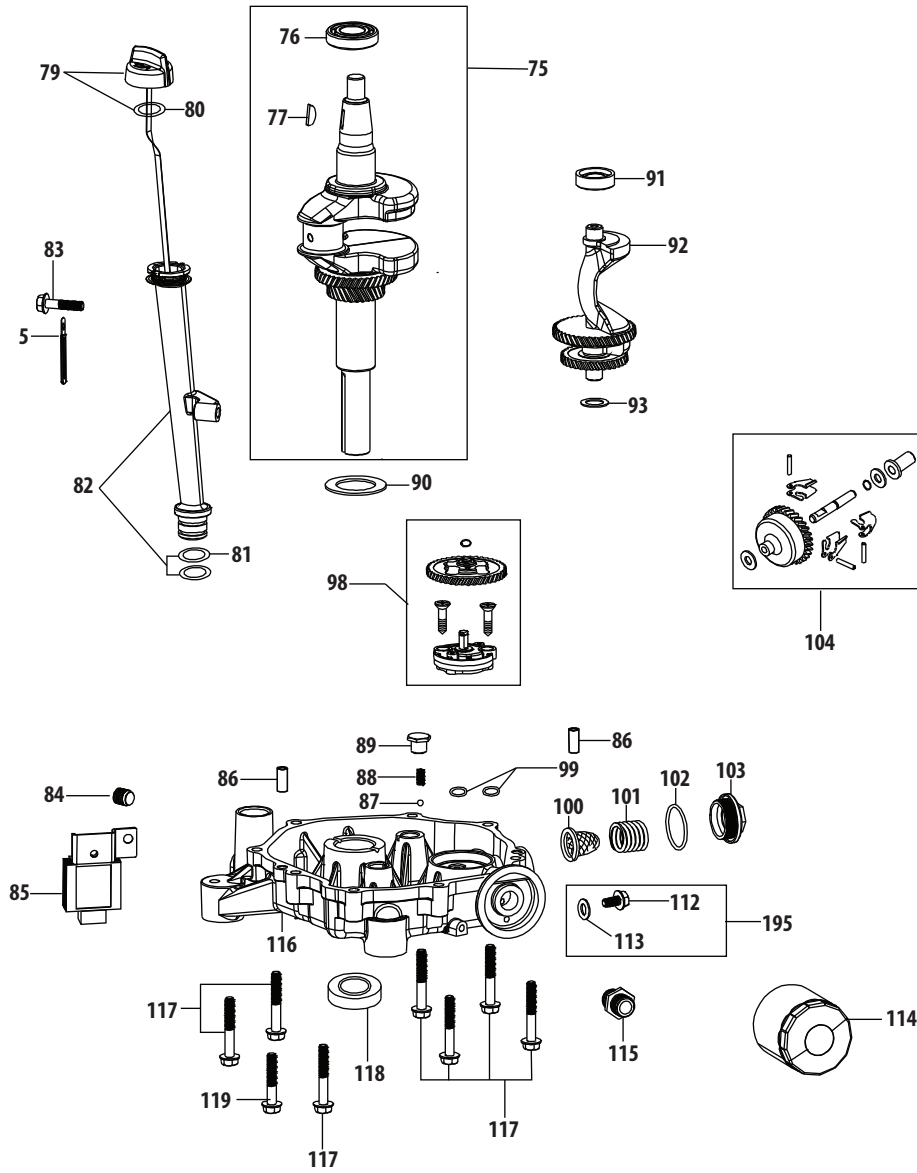

4P90JU Crankshaft & Crankcase Cover

4P90JU Crankshaft & Crankcase Cover

Ref.	Part Number	Description	Ref.	Part Number	Description
5	951-11622	Flexible Clamp	98	951-12248	Oil Pump Assembly
75	951-12238	Crankshaft Assembly	99	951-12247	O-Ring 10×2.65
76	951-11969	Main Bearing	100	951-12249	Filter
77	951-10307	Woodruff Key	101	951-12250	Filter Spring
79	951-12239	Dipstick Assembly	102	951-12251	O-Ring 35.5×2.65
80	951-12241	Upper O-Ring	103	951-12252	Filter Cover
81	951-12363	Lower O-Ring	104	951-11956	Governor Gear/Shaft Assembly
82	951-12240	Oil Fill Tube Assembly	112	710-05313	Bolt M8×15
83	710-04980	Bolt M6×35	113	736-04560	Oil Drain Plug Washer
84	710-05311	Oil Drain Plug	114	951-12690	Oil Filter
85	951-12242	Regulator	115	951-12253	Screw Joint
86	715-04121	Dowel Pin 8×14	116	951-12254	Crankcase Cover
87	951-12243	Ball 6.35		951-12318	Crankcase Cover Asm (Incl.87-89,100-104,112,113,115,116)
88	951-12244	Spring			
89	710-05312	Bolt	117	710-04982	Bolt M8×54
90	736-04557	Crankshaft Thrust Washer	118	951-11375	Lower Crankshaft Seal
91	951-12245	Balanceable Shaft Bearing	119	710-05314	Bolt M8×43
92	751-12246	Balanceable Shaft Assembly	195	951-12194	Oil Drain Plug Assembly
93	736-04559	Balanceable Thrust Washer